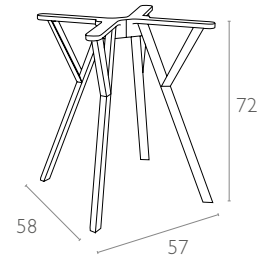

*Üst tabla: min. 70x70 cm, max. 90x90 cm

Max Legs are made up of polypropylene reinforced with glass fiber with the latest generation of air moulding thermoplastic injection. For indoor and outdoor use. Can be disassembled.

*Top min. 70x70 cm, Top max. 90x90 cm

342 Max Legs Small

Renkler / Colors

Beyaz
White

Siyah
Black

Kum Gri
Taupe

teknik detaylar | technical sheet

342 Max Legs Small

Ürün ölçüleri (cm) ve ağırlığı (kg) / Dimensions in cm and weight in kg

En Width	Boy Height	Derinlik Depth	Birim Ağırlık Unit Weight
57	72	58	8,260

Ambalaj bilgileri / Information on packaging units

Karton Koli (Adet) Pcs in Carton Box	Ambalaj Ağırlığı (kg) Package Weight (kg)
1	9,3

Ölçüler cm'dir.
All dimensions are in cm.

Ambalaj ölçüleri ve hacim / Package dimensions in cm and volume

m ³	Yükseklik Height	En Width	Derinlik Depth
0,152	36	73	58

Lojistik bilgileri / Logistics information