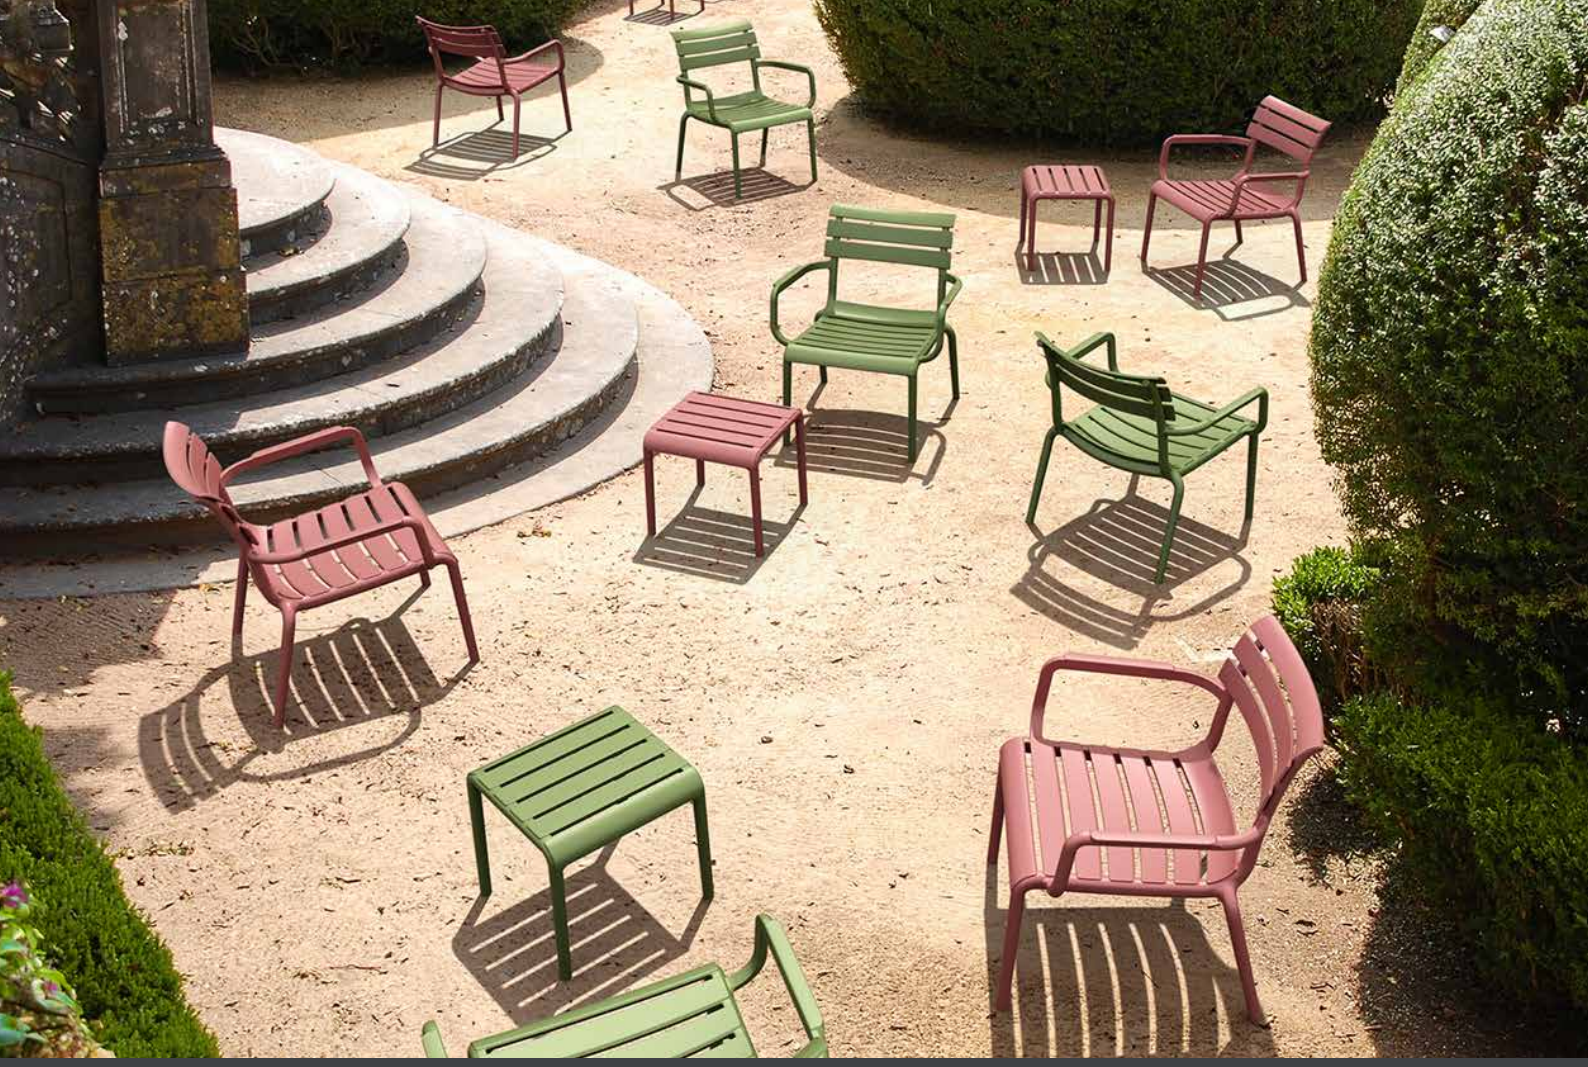

contract | stool Paris Side Table/Footrest

contract | stool

Paris Side Table/Footrest

İç ve dış mekan kullanımına uygun cam elyaf katkılı polipropilen hammaddeden mamul istiflenebilir dizayn sehpa. Ayak uzatma sehpaı olarakta kullanılabilir.

Paris is a stacking footrest/side table for outdoor use made of fiberglass resin with UV protection and presented as a functional footrest in the new Paris lounge collection of relaxation armchairs, Paris is a refined furnishing accessory that can be used as a side table. For indoor and outdoor use.