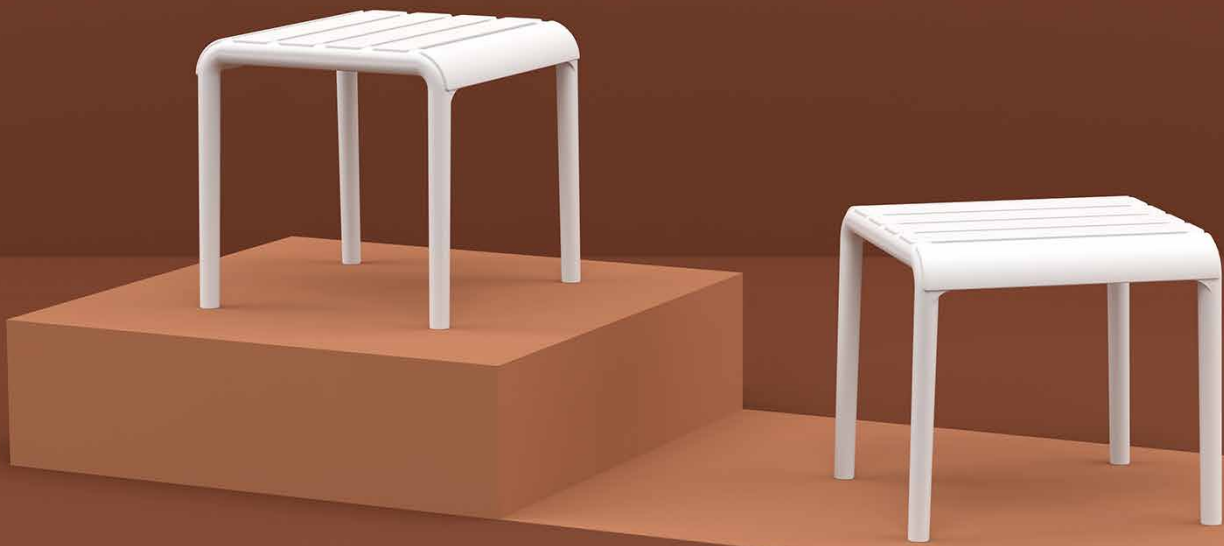

contract | stool Paris Side Table/Footrest

contract | stool

Paris Side Table/Footrest

İç ve dış mekan kullanımına uygun cam elyaf katkılı polipropilen hammaddeden mamul istiflenebilir dizayn sehpa. Ayak uzatma sehpaı olarakta kullanılabilir.

Paris is a stacking footrest/side table for outdoor use made of fiberglass resin with UV protection and presented as a functional footrest in the new Paris lounge collection of relaxation armchairs, Paris is a refined furnishing accessory that can be used as a side table. For indoor and outdoor use.

277 Paris SideTable/Footrest

Renkler / Colors

Beyaz
White

Siyah
Black

Koyu Gri
Dark Grey

Kum Gri
Taupe

Zeytin Yeşili
Olive Green

Marsala
Marsala

teknik detaylar | technical sheet

277 Paris SideTable/Footrest

Ürün ölçüleri (cm) ve ağırlığı (kg) / Dimensions in cm and weight in kg

En Width	Boy Height	Derinlik Depth	Birim Ağırlık Unit Weight
42	40	41	3