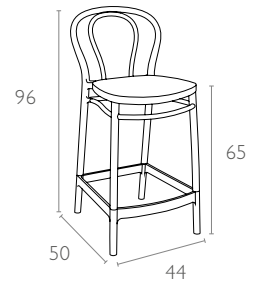

Ölçüler cm'dir.
All dimensions are in cm.

Ambalaj ölçüleri ve hacim / Package dimensions in cm and volume

m³	Yükseklik Height	En Width	Derinlik Depth
0,370	115	46	70

Lojistik bilgileri / Logistics information

20 DC Cntr	40 HC Cntr	82 Cbm Truck
320	680	912