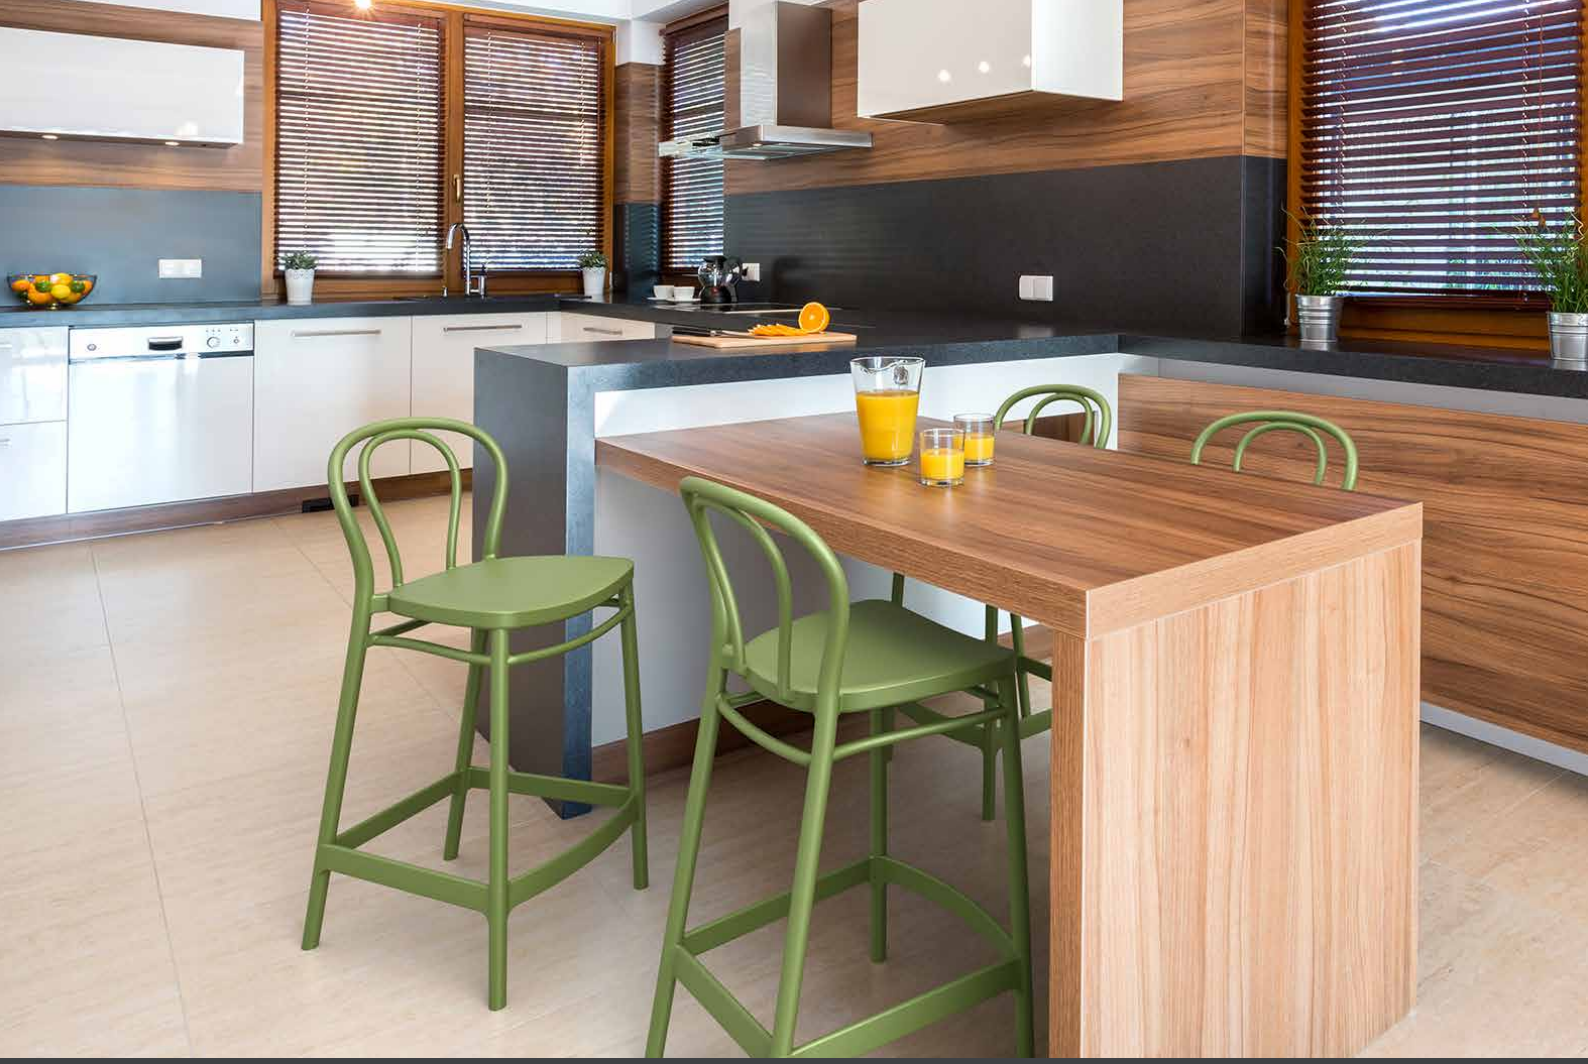

teknik detaylar | technical sheet

261 Victor Bar 65

Ürün ölçüleri (cm) ve ağırlığı (kg) / Dimensions in cm and weight in kg

En Width	Boy Height	Derinlik Depth	Oturma Yüksekliği Seat Height	Birim Ağırlık Unit Weight
44	96	50	65	4,2

Ambalaj bilgileri / Information on packaging units

Karton Koli (Adet) Pcs in Carton Box	Ambalaj Ağırlığı (kg) Package Weight (kg)
4	20,8